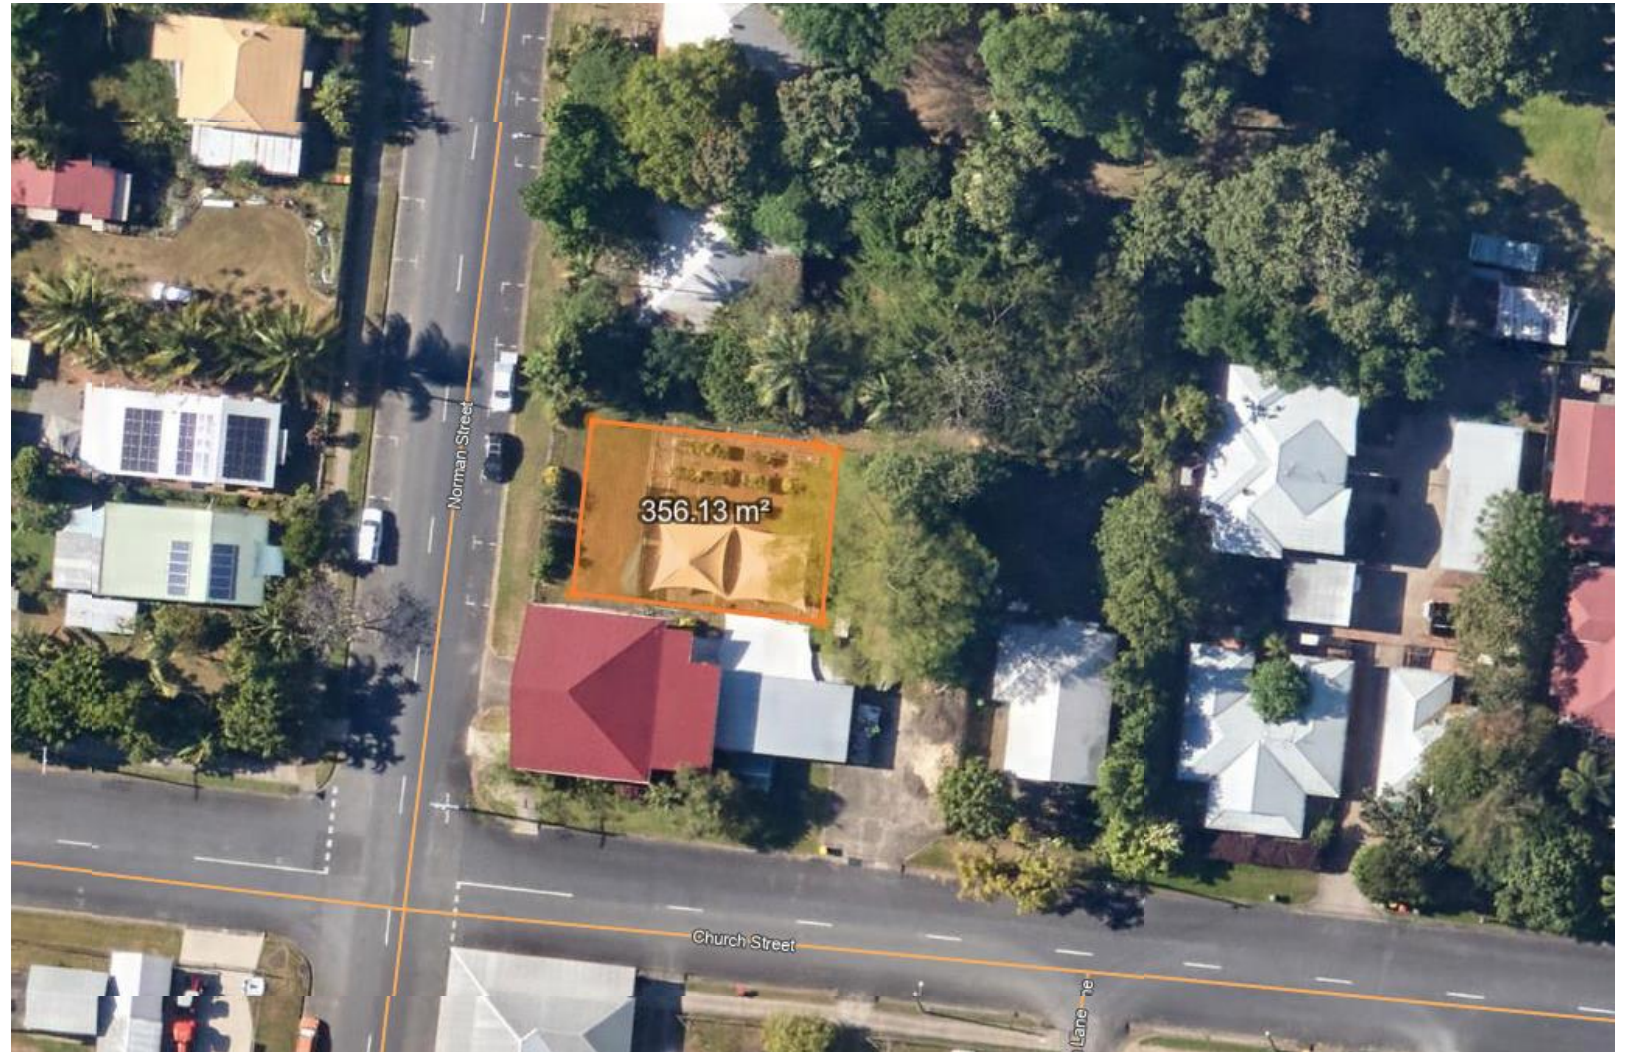

Photo by *Studio Sol*

**MULGRAVE
LANDCARE**
& CATCHMENT GROUP INC

Mulgrave Landcare nursery

- Middle of Gordonvale/Gubuda
- 350m² nursery
- 23,520 super tubes
- Or 20,000 trees plus seed trays

**MULGRAVE
LANDCARE**
& CATCHMENT GROUP INC

- 6730 seedlings potted up since January

**MULGRAVE
LANDCARE**
& CATCHMENT GROUP INC

- Lots of shade

**MULGRAVE
LANDCARE**
& CATCHMENT GROUP INC

Seed raising

- Sand and mill mud mix

Germination rates

Germination rates