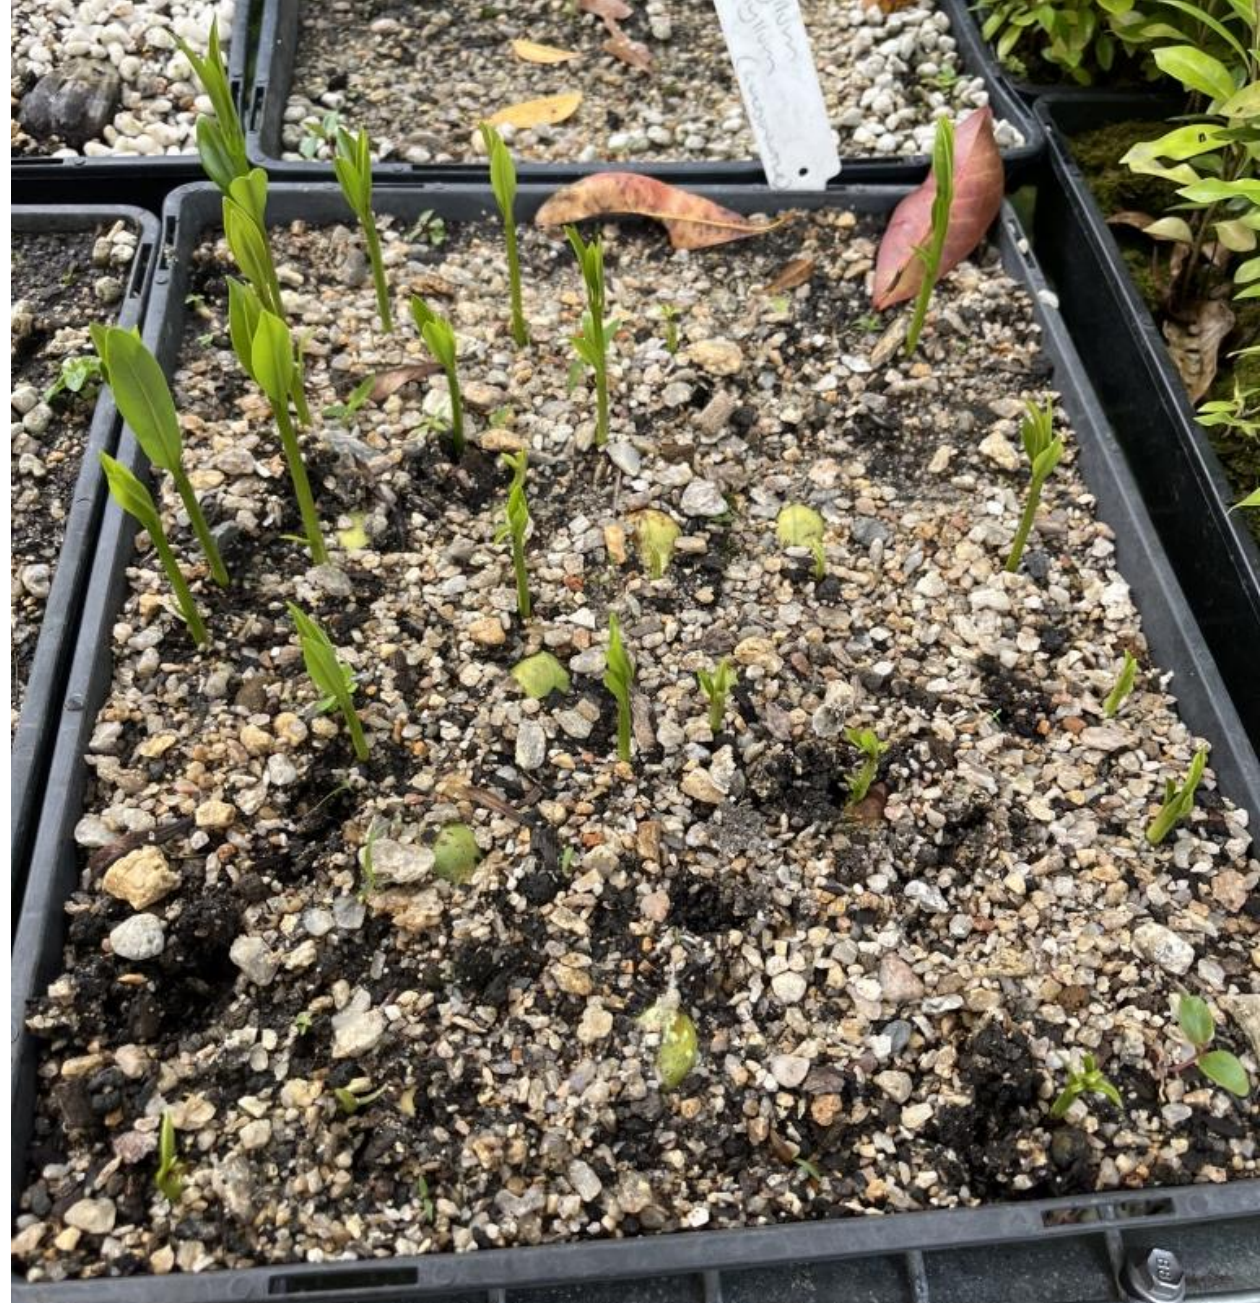

Photo by *Studio Sol*

**MULGRAVE
LANDCARE**
& CATCHMENT GROUP INC

Mulgrave Landcare nursery

- Middle of Gordonvale/Gubuda
- 350m² nursery
- 23,520 super tubes
- Or 20,000 trees plus seed trays

**MULGRAVE
LANDCARE**
& CATCHMENT GROUP INC

- 6730 seedlings potted up since January

**MULGRAVE
LANDCARE**
& CATCHMENT GROUP INC

- Lots of shade

**MULGRAVE
LANDCARE**
& CATCHMENT GROUP INC

Seed raising

- Sand and mill mud mix

Germination rates

Germination rates